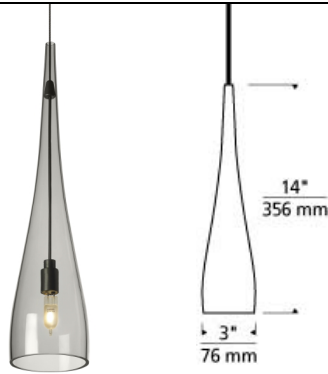

Cypree Small Pendant LED SORAA T20

DESCRIPTION

The Cypree Small Pendant light from Tech Lighting is an elegant upgrade to the classic conical pendant. The eye is drawn in by the slender chic silhouette. Light is gently diffused into surrounding spaces creating a pleasantly illumination experience. Available in six modern colors, the Cypree takes on subtle mood changes adding charm, warmth and sophistication to any space. Scaling at 14" in length and 3" in width the Cypree Small is modestly sized making it ideal for bedroom lighting, home office lighting and clustered lighting arrangements. Available lamping options include energy efficient LED Xenon and Halogen. All lamping options are fully-dimmable to create the desired ambiance in your special space. Includes (1) 50 watt low-voltage GY6.35 base Xenon bi-pin lamp or 8 watt replaceable 500 lumen 90 CRI 3000K LED SORAA® module and 6' of field-cutable suspension cable. For use with 24 volt transformer, add suffix "-24" to item number. Works with SORAA.

WEIGHT

4-4.5lb / 1.81-2.04kg ±

amber

frost

transparent smoke

ORDERING INFORMATION

700 SYSTEM	CYPS	COLOR	FINISH	LAMP
FJ	FREEJACK	A	ANTIQUE BRONZE	12 VOLT XENON (T20)
MP	MONOPOINT	F	SATIN NICKEL	-LEDS930
MO	MONORAIL	K		-LEDS930 12 VOLT LED 90 CRI 3000K (T20/T24)
MO2	TWO-CIRCUIT MONORAIL			-24 24 VOLT HALOGEN