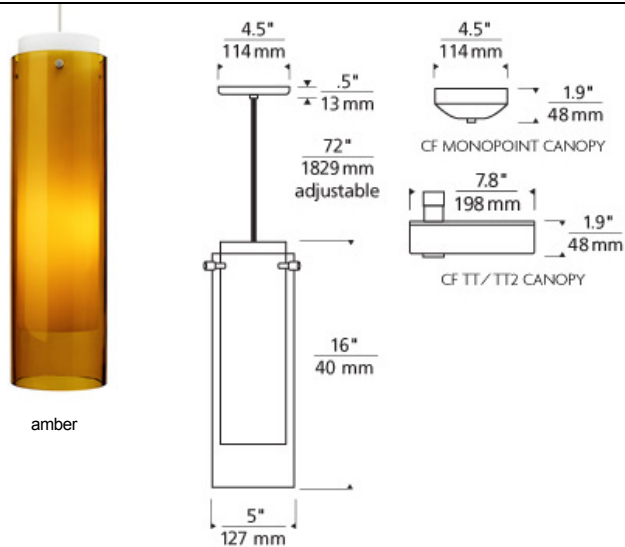

LINE-VOLTAGE PENDANTS/SUSPENSION

Echo Grande Pendant

DESCRIPTION

Transparent cylinder shade over a white case glass cylinder. Black, satin nickel, and white finish options highlighted with three satin nickel cylinder details and clear cable; antique bronze cylinder details and brown cable. Includes 120 volt, 75 watt or equivalent medium base A19 lamp or 32 watt GX24Q-3 base triple tube compact fluorescent lamp (electronic ballast included). May also be lamped with GX24Q-3 base 26 watt triple tube compact fluorescent lamp (not included). Fixture is provided with six feet of field-cutable cable. Incandescent version dimmable with standard incandescent dimmer.

INSTALLATION

This product can mount to either a 4" square electrical box with round plaster ring or an octagon electrical box.

OTHER

TD includes 4.5" Round Canopy.
Antique Bronze and Black Finish Only Available on TD.
CF277 Lamp Only Available on TD.

WEIGHT

4.5lb / 2.04kg ±

COLOR OPTIONS