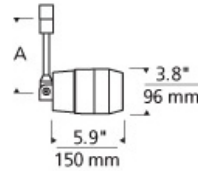

LINE - VOLTAGE HEADS

Envision LED Head

DESCRIPTION

Die cast aluminum LED head, pivots vertically 90°, rotates horizontally 360°. Features horizontal locking mechanisms. LED module and optics are modular for ease of replacement. Front air intake design allows airflow past internal heat sink fins to rear exit vents while conserving a clean, thoughtful and seamless form. 18 watt isolated power supply sits within head to avoid further visual impact on track; dimmable digital logic controller operated in constant current mode. Field-replaceable proprietary 18 watt LED module. Three interchangeable optics: 15°, 25° and 40°. Holds up to two PAR16/MR16 lenses or louvers, sold separately.

OTHER

- Output: 1074+ net lumens of opto/driver
- Power Consumption: 18 watts
- Efficacy: 47 net lumens/watt
- Color Temperature: 2700K, 3000K and 3500K
- CRI: 86
- Center Beam Candle Power:
 - ◉ 15°: 5300 CBCP
 - ◉ 25°: 4012 CBCP
 - ◉ 40°: 2308 CBCP
- Life: 50,000 hours to 70%
- No UV Rays
- Dimmable to 10%
- Minimum Waste: heat sink stays with fixture at end of LED module life
- No mercury and ROHS compliant
- 5-year Warranty

ACCESSORIES & OPTICAL CONTROLS

Colored Lens, Dichroic Lens, Diffuser Lens, Linear Spread Lens, Soft Focus Lens, UV Filter

WEIGHT

3.79lb / 1.72kg ±

ORDERING INFORMATION

700 SYSTEM	ENVL	COLOR TEMP	BEAM SPREAD	LENGTH (A)	FINISH
PJ	POWERJACK	L2 LED 2700K	1 15°	06 6"	S SATIN NICKEL
TT	SINGLE-CIRCUIT T-TRAK	L3 LED 3000K	2 25°	12 12"	W WHITE
TT2	TWO-CIRCUIT T-TRAK	L5 LED 3500K	4 40°	18 18"	

To order this head for use with Halo*, Juno*, or Lightolier* 120 volt single-circuit track, order as follows:

Substitute **700TT** with one of the following: **700TH** (fits Halo*), **700TJ** (fits Juno*) or **700TI** (fits Lightolier*) and by substituting the finish with one of the following: **BS** (Black/Satin Nickel), **BW** (Black/White), **WS** (White/Satin Nickel) or **WW** (White/White).