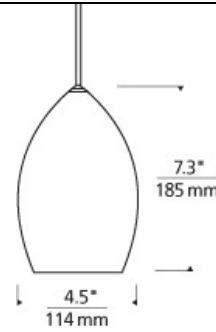

ORDERING INFORMATION

700	SYSTEM	FIRY	COLOR	FINISH	LAMP
FJ	FREEJACK		R FERRARI RED	Z ANTIQUE BRONZE	12 VOLT HALOGEN
KL	KABLE LITE		A TAHOE PINE AMBER	C CHROME	-LED 12 VOLT LED 3000K
MP	MONOPOINT		W WHITE FRIT	S SATIN NICKEL	-24 24 VOLT HALOGEN
MO	MONORAIL				
MO2	TWO-CIRCUIT MONORAIL				

Note: Note: MP includes 4" Round Flush Canopy.

Antique Bronze is not available for Kable Lite.

When installing LED option on MO2 only magnetic transformers may be used.

TECH LIGHTING®

7400 Linder Avenue
Skokie, Illinois 60077

T 847.410.4400
F 847.410.4500

Tech Lighting, L.L.C.

700 ____ FIRY ____

FIXTURE TYPE: _____

JOB NAME: _____

NOTES: _____

_____

_____

©2014 Tech Lighting, L.L.C. All Rights Reserved. The "Tech Lighting" graphic is a registered trademark of Tech Lighting, L.L.C. Tech Lighting reserves the right to change specifications for product improvements without notification.