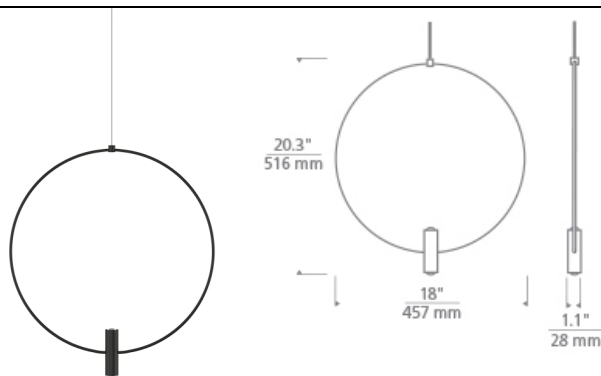

Mini Layla 18 Pendant LED

DESCRIPTION

The Mini Layla 18 Ring is a low voltage modern pendant from Tech Lighting offered in Natural Brass that will patina over time, Satin Nickel, and a Nightshade Black finish. This innovative design allows the integrated LED source to illuminate up and down, providing an unexpected twist to lighting up your space. LED lighting provides energy efficiency for savings without sacrificing performance. The Layla collection is also available in a smaller 13" diameter to illuminate your space as a stand-alone piece or installed in multiples. Includes 12 volt 6 watt 273 delivered lumen, 3000K, 90 CRI, LED module. Dimmable with low-voltage or magnetic dimmer (based on transformer). Includes 6 feet of field-cuttable cable. Nightshade black supplied with bronze cable. Brass and Satin nickel supplied with satin cable.

INSTALLATION

Socket terminates with FreeJack male connector, which may be installed into a system connector. Elements ordered with a system prefix include a connector for that system.

WEIGHT

2.5-2.5lb / 1.13-1.13kg ±

Note. Note. MP includes 4" Round Flush Canopy.

700

FIXTURE

TYPE:

JOB NAME:

NOTES: