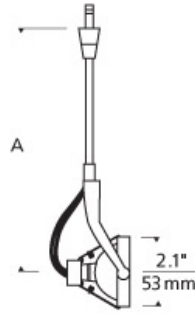

LOW-VOLTAGE HEADS

Sportster Head

DESCRIPTION

Minimal stylish head rotates 360° and pivots 180°. Eggcrate louver included. Low-voltage, MR16 lamp of up to 75 watts (not included).

INSTALLATION

Socket terminates with FreeJack male connector, which may be installed into a system connector. Elements ordered with a system prefix include a connector for that system.

ACCESSORIES & OPTICAL CONTROLS

Colored Lens, Dichroic Lens, Diffuser Lens, Eggcrate Louver, Linear Spread Lens, Soft Focus Lens, UV Filter

WEIGHT

0.94-2.28lb / 0.43-1.03kg ±

ORDERING INFORMATION

700 SYSTEM	SS6	LENGTH (A)	FINISH
FJ	FREEJACK	04 4.5"	C CHROME
MP	MONOPOINT	06 6"	S SATIN NICKEL
MO	MONORAIL	12 12"	
MO2	TWO-CIRCUIT MONORAIL	18 18"	
WMO	WALL MONORAIL	24 24"	

Note: MP includes 4" Round Flush Canopy.

700 ____ SS6 ____ ____

FIXTURE TYPE: _____

JOB NAME: _____

NOTES: _____

©2014 Tech Lighting, L.L.C. All Rights Reserved. The "Tech Lighting" graphic is a registered trademark of Tech Lighting, L.L.C. Tech Lighting reserves the right to change specifications for product improvements without notification.