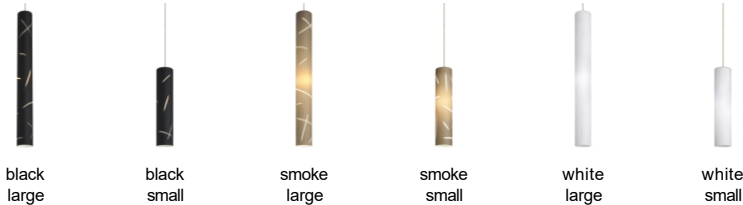

INSTALLATION

Socket terminates with FreeJack male connector, which may be installed into a system connector. Elements ordered with a system prefix include a connector for that system. For use on T~TRAK, order FreeJack version and T~TRAK FreeJack Connector (sold separately).