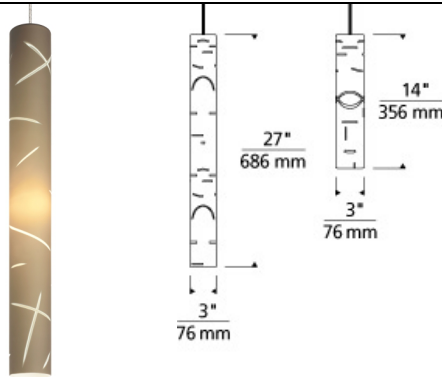

### DESCRIPTION

Each Talisma pendant light from Tech Lighting is comprised of three distinct layers of glass hand made by extraordinarily talented artisans in Venice, Italy. First, molded transparent clear glass forms the base layer, then frosted white glass envelops the base and finally, the top layer of your choice of white, smoke or black glass is applied. To add deep dramatic impact, each shade is then hand carved to reveal the transparent glass hidden within, allowing light from optional LED or Halogen lamping to escape the shade in unique, visually alluring patterns. The graduated 14" and 27" size options are balanced by each elongated cylinder's small 3" diameter to create impactful accent lighting - Use with Tech Lighting Monorail over a kitchen island or dining table or combine both sizes using Tech Lighting Freejack Canopy systems to create a custom chandelier perfect for your special dining or living space. Includes low-voltage, 50 watt, halogen bi-pin lamp or 8 watt, 500 delivered lumen, 3000K, replaceable SORAA LED module. Fixture provided with six feet of field-cuttable cable. Works with SORAA.