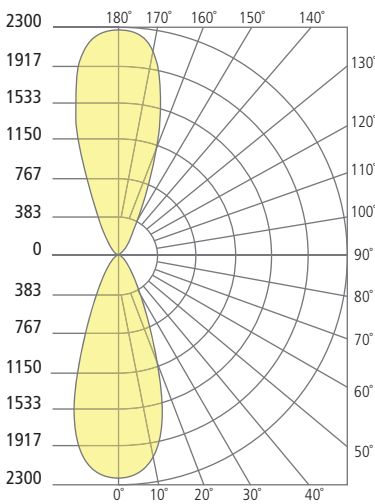

* Visit techlighting.com for specific warranty limitations and details.

TEGEL 12
shown in bronze

TEGEL 12
shown in charcoal

TEGEL 12
shown in gray

ORDERING INFORMATION

7000WTEG	CRI/CCT	LENGTH	BEAM SPREAD*	LENS	FINISH	FUNCTION	VOLTAGE	OPTIONS
827	80 CRI, 2700K	12 12"	N 10° NARROW	C CLEAR	B BLACK	DO DOWNLIGHT ONLY	UNV 120V-277V	NONE
830	80 CRI, 3000K		W 36° WIDE		Z BRONZE	UD UPLIGHT/DOWNLIGHT		PC BUTTON PHOTOCONTROL
840	80 CRI, 4000K		NN 10° UP AND DOWN		H CHARCOAL			SP SURGE PROTECTION
			WW 36° UP AND DOWN		Y GRAY			PCSP BUTTON PHOTOCONTROL & SURGE PROTECTION
			NW 10° AND 36°					

*N, W = DOWNLIGHT ONLY (DO); NN, WW, NW = UP AND DOWNLIGHT ONLY (UD)

TEGEL 12 WALL SCONCE

Tegel 12

PHOTOMETRICS*

*For latest photometrics, please visit www.techlighting.com/OUTDOOR

TEGEL 12 UP/DOWN

Total Lumen Output:	2346
Total Power:	29.2
Luminaire Efficacy:	80.2
Color Temp:	3000K
CRI:	80+
BUG Rating:	B1-U5-G0

TEGEL 12 DOWN

Total Lumen Output:	1212
Total Power:	15.6
Luminaire Efficacy:	77.7
Color Temp:	3000K
CRI:	80+
BUG Rating:	B1-U0-G0

PROJECT INFO

FIXTURE TYPE & QUANTITY

JOB NAME & INFO

NOTES

© 2020 Tech Lighting, L.L.C. All rights reserved. The "Tech Lighting" graphic is a registered trademark. Tech Lighting reserves the right to change specifications for product improvements without notification.