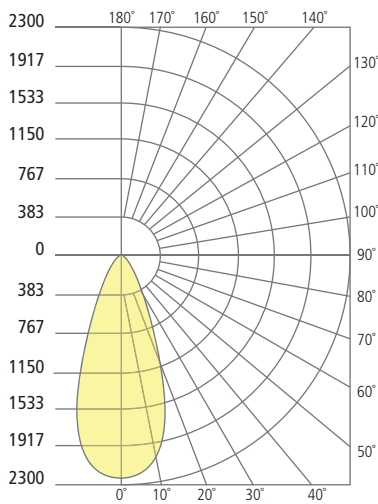

* Visit techlighting.com for specific warranty limitations and details.

TEGEL 12
shown in bronze

TEGEL 12
shown in charcoal

TEGEL 12
shown in gray

ORDERING INFORMATION

7000WTEG	CRI/CCT	LENGTH	BEAM SPREAD*	LENS	FINISH	FUNCTION	VOLTAGE	OPTIONS
827	80 CRI, 2700K	12 12"	N 10° NARROW	C CLEAR	B BLACK	DO DOWNLIGHT ONLY	UNV 120V-277V	NONE
830	80 CRI, 3000K		W 36° WIDE		Z BRONZE	UD UPLIGHT/DOWNLIGHT		PC BUTTON PHOTOCONTROL
840	80 CRI, 4000K		NN 10° UP AND DOWN		H CHARCOAL			SP SURGE PROTECTION
			WW 36° UP AND DOWN		Y GRAY			PCSP BUTTON PHOTOCONTROL & SURGE PROTECTION
			NW 10° AND 36°					

*N, W = DOWNLIGHT ONLY (DO); NN, WW, NW = UP AND DOWNLIGHT ONLY (UD)

TEGEL 12 WALL SCONCE

Tegel 12

PHOTOMETRICS*

*For latest photometrics, please visit www.techlighting.com/OUTDOOR

TEGEL 12 UP/DOWN

Total Lumen Output:	2346
Total Power:	29.2
Luminaire Efficacy:	80.2
Color Temp:	3000K
CRI:	80+
BUG Rating:	B1-U5-G0

TEGEL 12 DOWN

Total Lumen Output:	1212
Total Power:	15.6
Luminaire Efficacy:	77.7
Color Temp:	3000K
CRI:	80+
BUG Rating:	B1-U0-G0

PROJECT INFO

FIXTURE TYPE & QUANTITY

JOB NAME & INFO

NOTES

© 2020 Tech Lighting, L.L.C. All rights reserved. The "Tech Lighting" graphic is a registered trademark. Tech Lighting reserves the right to change specifications for product improvements without notification.