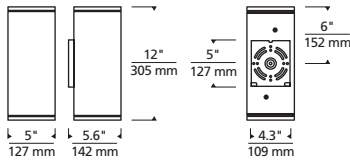

* Visit techlighting.com for specific warranty limitations and details.

TEGEL 12
shown in bronze

TEGEL 12
shown in charcoal

TEGEL 12
shown in gray

ORDERING INFORMATION

7000WTEG	CRI/CCT	LENGTH	BEAM SPREAD*	LENS	FINISH	FUNCTION	VOLTAGE	OPTIONS
827	80 CRI, 2700K	12 12"	N 10° NARROW	C CLEAR	B BLACK	DO DOWNLIGHT ONLY	UNV 120V-277V	NONE
830	80 CRI, 3000K		W 36° WIDE		Z BRONZE	UD UPLIGHT/DOWNLIGHT		PC BUTTON PHOTOCONTROL
840	80 CRI, 4000K		NN 10° UP AND DOWN		H CHARCOAL			SP SURGE PROTECTION
			WW 36° UP AND DOWN		Y GRAY			PCSP BUTTON PHOTOCONTROL & SURGE PROTECTION
			NW 10° AND 36°					

*N, W = DOWNLIGHT ONLY (DO); NN, WW, NW = UP AND DOWNLIGHT ONLY (UD)

TEGEL 12 WALL SCONCE

Tegel 12

PHOTOMETRICS*

*For latest photometrics, please visit www.techlighting.com/OUTDOOR

TEGEL 12 UP/DOWN

Total Lumen Output:	2346
Total Power:	29.2
Luminaire Efficacy:	80.2
Color Temp:	3000K
CRI:	80+
BUG Rating:	B1-U5-G0