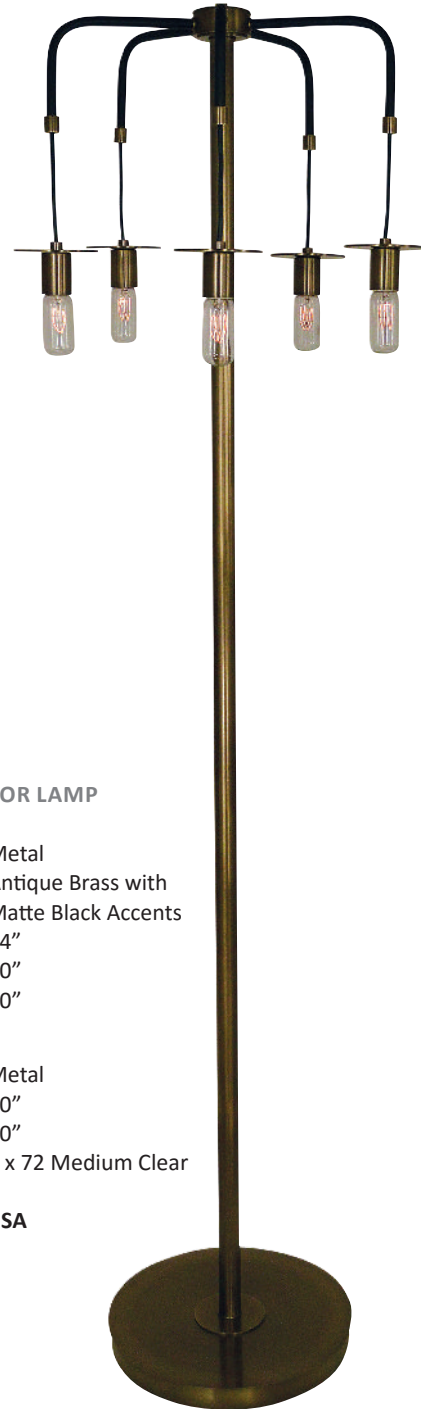

# THUMPRINTS

Lamps as distinctive as your **thumprint**...

**APOGEE- FLOOR LAMP**  
1285-ASL-2194

**MATERIAL** Metal  
**FINISH** Polished Nickel  
with Crystal Accents  
**HEIGHT** 76"  
**WIDTH** 21"  
**DEPTH** 21"

**SHADE**  
**MATERIAL** Metal  
**HEIGHT** 21"  
**WIDTH** 21"  
**WATTAGE** 12 x 60 G16 ½ Clear

**MADE IN THE USA**

**SYMMETRY - FLOOR LAMP**  
1288-ASL-2197

**MATERIAL** Metal  
**FINISH** Brushed Nickel with  
Matte Black Accents  
**HEIGHT** 75"  
**WIDTH** 17"  
**DEPTH** 17"

**SHADE**  
**MATERIAL** Metal  
**HEIGHT** 17"  
**WIDTH** 17"  
**WATTAGE** 4 x 60 Candle Clear

**MADE IN THE USA**

**FELIX - FLOOR LAMP**  
1286-ASL-2195

**MATERIAL** Metal  
**FINISH** Antique Brass with  
Matte Black Accents  
**HEIGHT** 74"  
**WIDTH** 20"  
**DEPTH** 20"

**SHADE**  
**MATERIAL** Metal  
**HEIGHT** 20"  
**WIDTH** 20"  
**WATTAGE** 6 x 72 Medium Clear

**MADE IN THE USA**

**JULIETTE - FLOOR LAMP**  
1287-ASL-2196

**MATERIAL** Metal  
**FINISH** Antique Brass with  
Matte Black Accents  
**HEIGHT** 74"  
**WIDTH** 20"  
**DEPTH** 20"