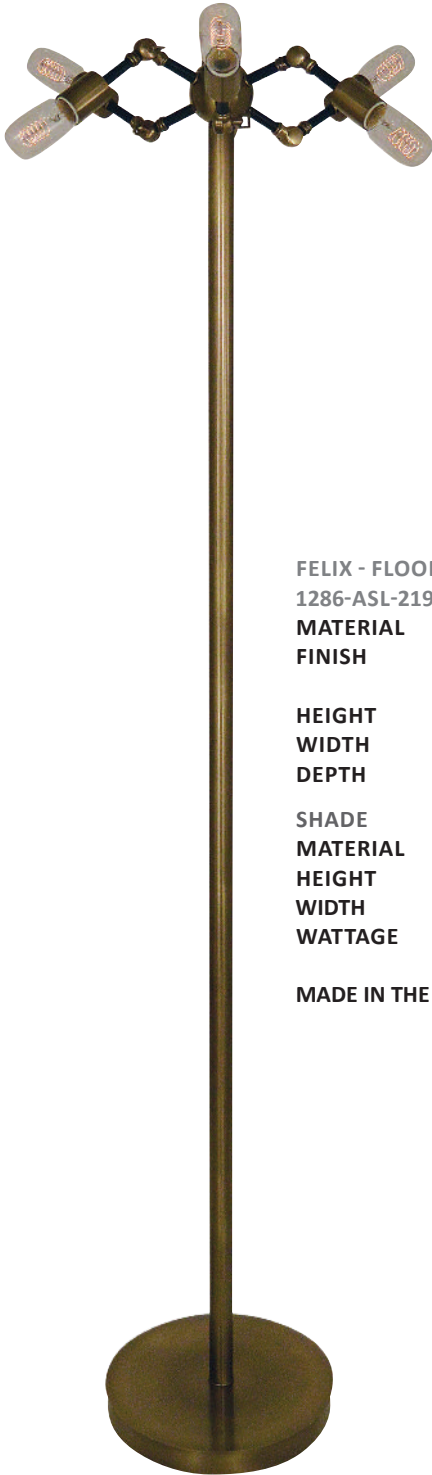

# THUMPRINTS

Lamps as distinctive as your **thumprint**...

**APOGEE- FLOOR LAMP**  
1285-ASL-2194

**MATERIAL** Metal  
**FINISH** Polished Nickel  
with Crystal Accents  
**HEIGHT** 76"  
**WIDTH** 21"  
**DEPTH** 21"

**SHADE**  
**MATERIAL** Metal  
**HEIGHT** 21"  
**WIDTH** 21"  
**WATTAGE** 12 x 60 G16 ½ Clear

**MADE IN THE USA**

**SYMMETRY - FLOOR LAMP**  
1288-ASL-2197

**MATERIAL** Metal  
**FINISH** Brushed Nickel with  
Matte Black Accents  
**HEIGHT** 75"  
**WIDTH** 17"  
**DEPTH** 17"

**SHADE**  
**MATERIAL** Metal  
**HEIGHT** 17"  
**WIDTH** 17"  
**WATTAGE** 4 x 60 Candle Clear

**MADE IN THE USA**

**FELIX - FLOOR LAMP**  
1286-ASL-2195

**MATERIAL** Metal  
**FINISH** Antique Brass with  
Matte Black Accents  
**HEIGHT** 74"  
**WIDTH** 20"  
**DEPTH** 20"

**SHADE**  
**MATERIAL** Metal  
**HEIGHT** 20"  
**WIDTH** 20"  
**WATTAGE** 6 x 72 Medium Clear

**MADE IN THE USA**

**JULIETTE - FLOOR LAMP**  
1287-ASL-2196

**MATERIAL** Metal  
**FINISH** Antique Brass with  
Matte Black Accents  
**HEIGHT** 74"  
**WIDTH** 20"  
**DEPTH** 20"