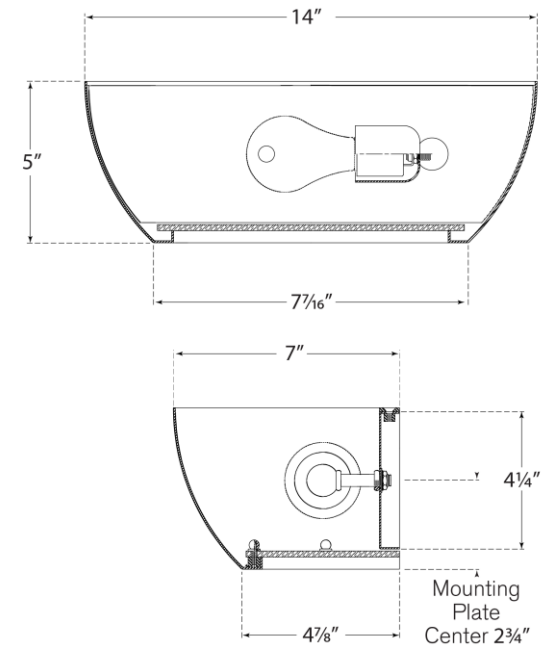

SPEC SHEET

Arvour Medium Wall Washer

Item # ARN 2612BSL-FA

Designer: AERIN

Height: 5"

Width: 14"

Extension: 7"

Backplate: 4.25" x 14" Rectangle

Finishes: BSL

Glass Options: FA

Socket: E26 Keyless

Wattage: 60 A

ARN2612