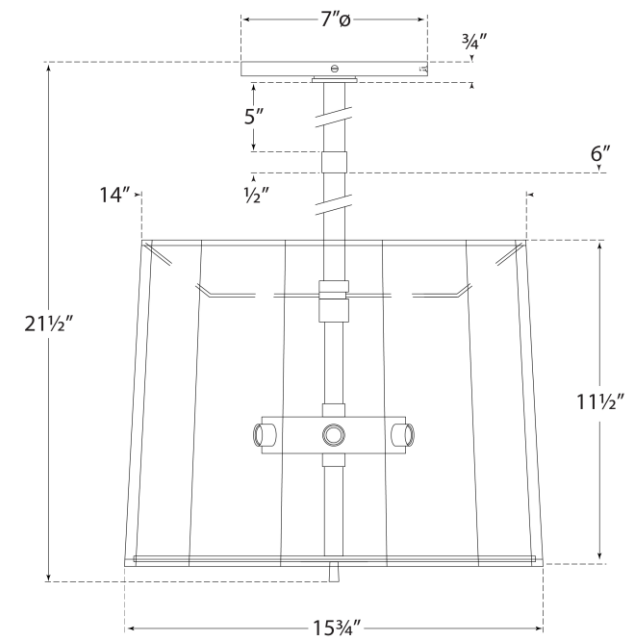

TEAR SHEET

Simple Scallop Hanging Shade

Item # BBL 5016SS-S

Designer: Barbara Barry

O/A Height: 21.5"

Min. Custom Height: 16.5"

Width: 15.75"

Canopy: 7" Round

Finishes: BZ, SB, SS

Shade Treatments: S

Shade Details: 14" x 15.75" x 11.5"

Socket: 3 - E12 Candelabra

Wattage: 3 - 60 B11

Weight: 9 Pounds

Note: Custom Height Available

BBL5016