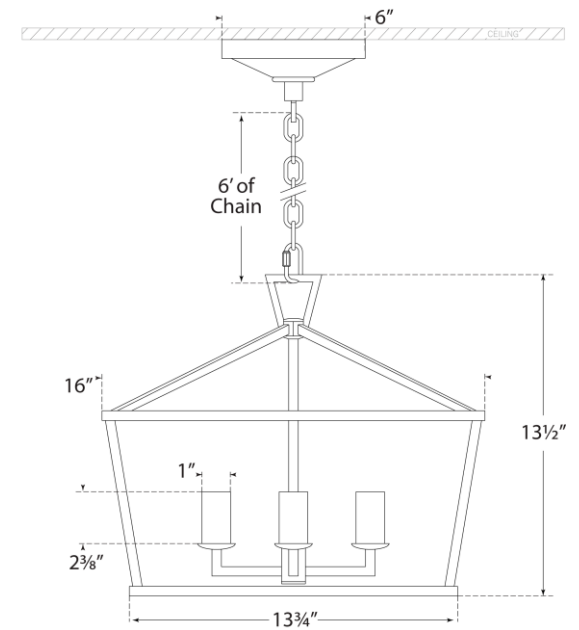

TEAR SHEET

Darlana Small Wide Semi-Flush Mount Lantern

Item # CHC 4190PN

Designer: Chapman & Myers

Height: 16.5"

Width: 16"

Canopy: 6" Round

Finishes: AI, GI, PN

Socket: 4 - E12 Candelabra

Wattage: 4 - 60 C11

Weight: 16 Pounds

VISUAL COMFORT