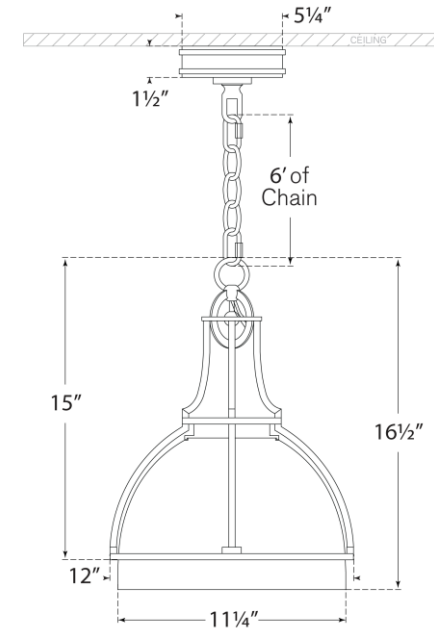

## Gracie Medium Dome Pendant

Item # CHC 5481AB-WG

Designer: Chapman & Myers

Height: 16.25"

Width: 12"

Canopy: 5.25" Round

Finishes: AB, AN, BZ, PN

Glass Options: CG, WG

Socket: Dedicated LED

Wattage: 15w (1300lm)

Weight: 17 Pounds

Front View