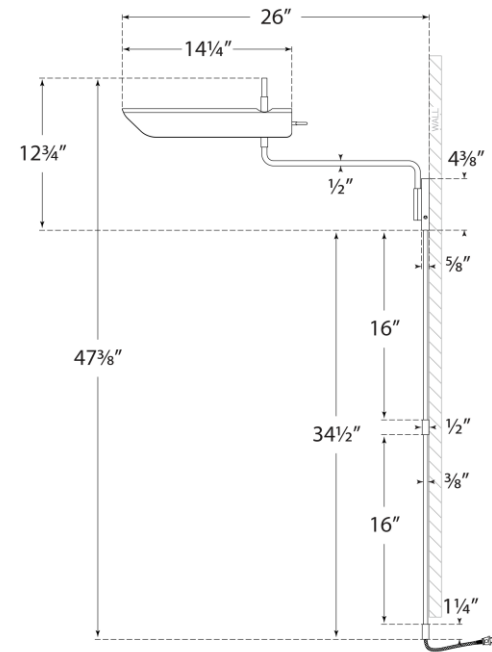

TEAR SHEET

Miles Swing Arm Wall Light

Item # CHD 2724AB-WHT

Designer: Chapman & Myers

Height: 12.75"

Width: 10.75"

Extension: 4.5" - 26"

Backplate: 4.25" Round

Finishes: AB

Shade Treatments: BLK, WHT

Socket: E26 On/Off

Wattage: 12 LED T10

Weight: 5 Pounds

Note: Cord Cover Included

Side View