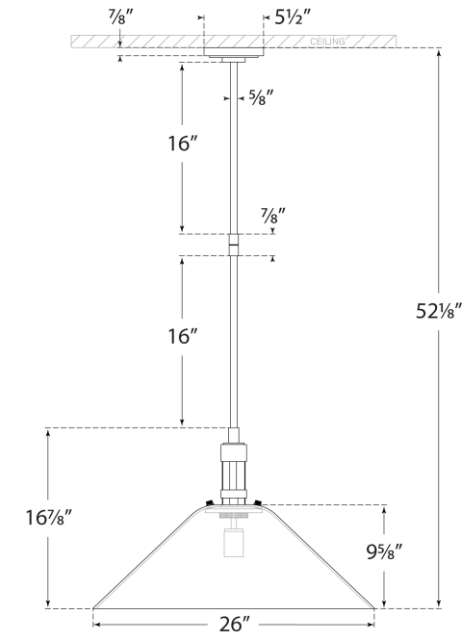

## Gable Large Conical Pendant

Item # TOB 5433BZ/HAB-CG

Designer: Thomas O'Brien

O/A Height: 52.25"

Fixture Height: 17"

Min. Custom Height: 19.25"

Width: 26"

Canopy: 5.5" Round

Finishes: BZ/HAB, HAB, PN

Glass Options: CG

Socket: E26 Keyless

Wattage: 75 A

Note: Custom Height Available

Front View