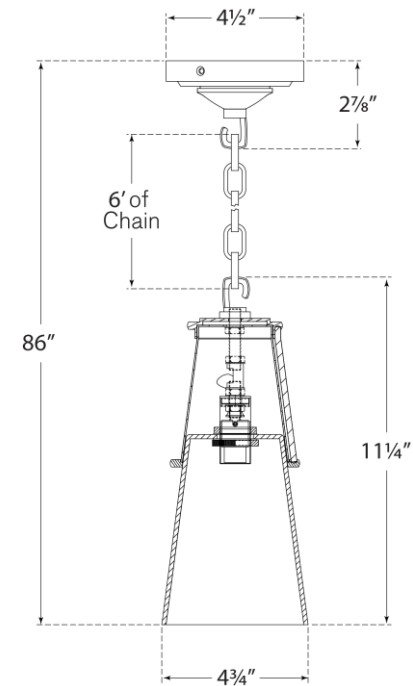

## Robinson Small Pendant

Item # TOB 5751BZ-CG

Designer: Thomas O'Brien

Height: 11.25"

Width: 4.75"

Canopy: 4.5" Round

Finishes: BZ, HAB, PN

Glass Options: CG, SG, WG

Socket: E12 Candelabra

Wattage: 60 B11

Weight: 6 Pounds

TOB5751