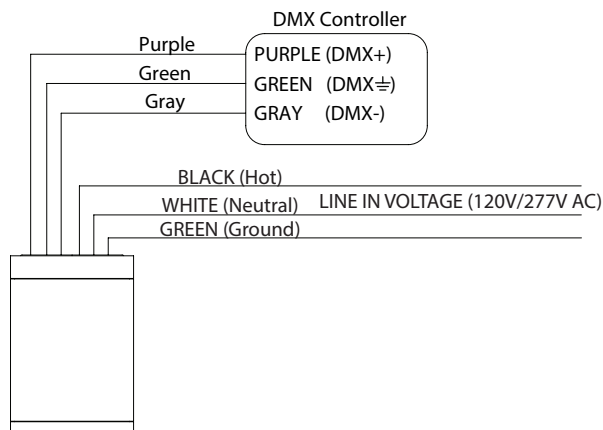

INSTALLATION INSTRUCTION

Tube Architectural Color Tunable - Wall Mount

DS-WS05-CC, DS-WD05-CC

WAC LIGHTING

Responsible Lighting®

WIRING DIAGRAMS

SINGLE FIXTURE WIRING