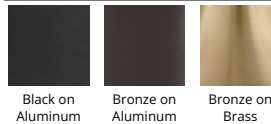

FINISHES

Fixture Type: _____

Catalog Number: _____

Project: _____

Location: _____