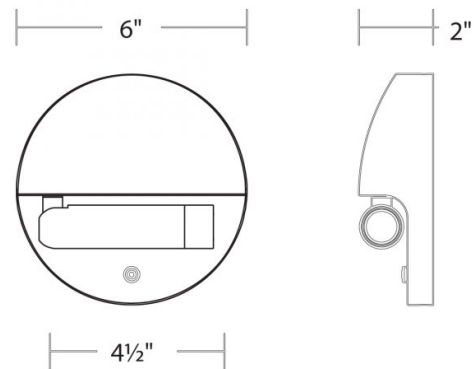

## Scout 6" Wall Light

Model & Size	Color Temp & CRI	Watt	LED Lumens	Delivered Lumens	Finish
BL-28903L BL-28903R	3000K 90	9W	465	184	BK Black BN Brushed Nickel WT White

Example: **BL-28903L-BK**

### SPECIFICATIONS

<b>Construction:</b>	Aluminum
<b>Power:</b>	9W
<b>Input:</b>	100-240 VAC, 50/60Hz
<b>Rated Life:</b>	50000 Hours
<b>Mounting:</b>	Heavy gauge retention clips support trim firmly. Safety cabling standard., Can be mounted on wall in all orientations
<b>Finish:</b>	White, Black, Brushed Nickel
<b>Operating Temp:</b>	-4°F to 104°F (-20°C to 40°C)
<b>Standards:</b>	ETL, cETL, Damp Location Listed, ADA

### LINE DRAWING

Left  
BL-28903-L