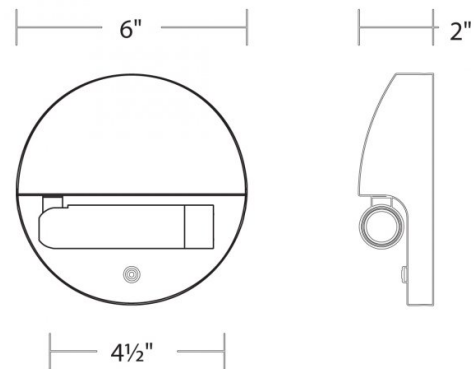

WAC LIGHTING

Fixture Type: _____

Catalog Number: _____

Project: _____

Location: _____

Scout 6" Wall Light

Model & Size	Color Temp & CRI	Watt	LED Lumens	Delivered Lumens	Finish
BL-28903L BL-28903R	3000K 90	9W	465	184	BK Black BN Brushed Nickel WT White

Example: **BL-28903L-BK**

DESCRIPTION

Bed light features a pivotable arm light with convenient fingertip touch dimming on the base.

FEATURES

- On-off switch on fixture
- Pivotable arm with light
- Integral driver
- Fits over a standard junction box
- Fingertip touch dimming on base
- Driver concealed within the canopy
- 5 year warranty

SPECIFICATIONS

Construction:	Aluminum
Power:	9W
Input:	100-240 VAC, 50/60Hz
Rated Life:	50000 Hours
Mounting:	Heavy gauge retention clips support trim firmly. Safety cabling standard., Can be mounted on wall in all orientations
Finish:	White, Black, Brushed Nickel
Operating Temp:	-4°F to 104°F (-20°C to 40°C)
Standards:	ETL, cETL, Damp Location Listed, ADA

FINISHES

LINE DRAWING

Left
BL-28903-L