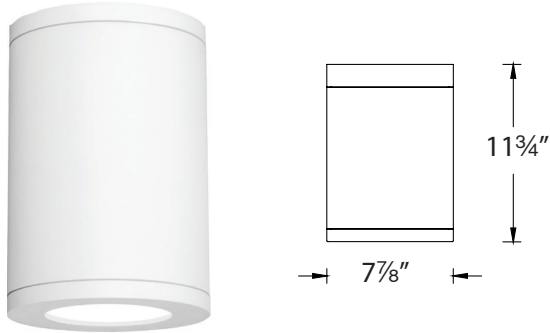

TUBE ARCHITECTURAL DS-CD08

WAC LIGHTING

LED Ceiling Mounts

Fixture Type:

Catalog Number:

Project: _____

Location: _____

PRODUCT DESCRIPTION

SPECIFICATIONS

Input: Universal voltage 120V - 277VAC, 50/60Hz Electronic
Dimming: low voltage (ELV) : 100% - 5%
 0-10V: 100% - 1%
Light Source: High output 3 Step Mac Adam Ellipse COB
 Rated life of 60,000 hours at L70
Finish: Electrostatically powder coated, white, black, bronze and graphite
Standards: IP65 rated, ETL & cETL wet location listed, Energy Star® 2.2 rated Title 24 JA8-2016 Compliant
Operating Temp: -13°F to 122°F (-25°C to 50°C)

ORDERING NUMBER

Diameter	Watt	Beam Angle	Color	Temp	CRI	Reference Output ¹		Efficacy (Lm/W)	Light Distribution	Finish		
DS-CD08	46W	S Spot	18°	927	2700K	90	3080	15187	67		BK Black WT White BZ Bronze GH Graphite	
				27	2700K	85	3865	19064	84			
				930	3000K	90	3275	16156	71			
				30	3000K	85	3935	19387	86			
				35	3500K	85	4030	19872	88			
				40	4000K	85	4095	20195	89			
	DS-CD0834	34W	N Narrow	25°	927	2700K	90	3185	10536	68		
					27	2700K	85	4000	13226	87		
					930	3000K	90	3390	11208	74		
					30	3000K	85	4070	13450	88		
					35	3500K	85	4170	13786	91		
					40	4000K	85	4240	14010	92		
			F Flood	35°	927	2700K	90	3015	5475	66		
					27	2700K	85	3785	7211	82		
					930	3000K	90	3210	6111	70		
30					3000K	85	3850	7334	84			
35					3500K	85	3945	7517	86			
40					4000K	85	4010	7639	87			