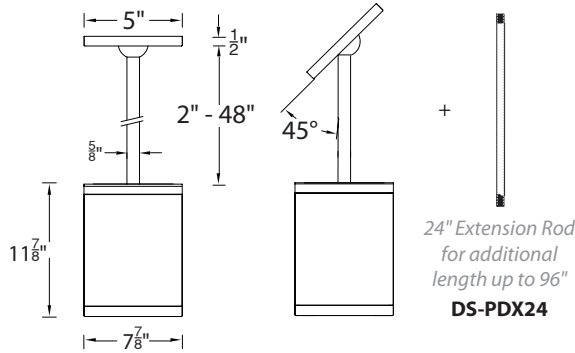

TUBE ARCHITECTURAL DS-PD08

WAC LIGHTING

LED Pendant Mounts

Seismic swivel tilts up to 45° to accommodate sloped ceiling

Fixture Type:

Catalog Number:

Project:

Location:

- High performance exterior rated LED pendant
- Includes 45° swivel canopy and 2 field cuttable 24" rods
- Solid aluminum construction
- 5 year warranty

SPECIFICATIONS

- Input:** Universal voltage 120V - 277VAC, 50/60Hz
- Dimming:** Electronic low voltage (ELV) : 100% - 5%
0-10V: 100% - 1%
- Light Source:** High output 3 Step Mac Adam Ellipse COB
Rated life of 60,000 hours at L70
- Finish:** Electrostatically powder coated, white, black, bronze and graphite
- Standards:** IP65 rated, ETL & cETL wet location listed, Energy Star® 2.2 rated Title 24 JA8-2016 Compliant
- Operating Temp:** -13°F to 122°F (-25°C to 50°C)