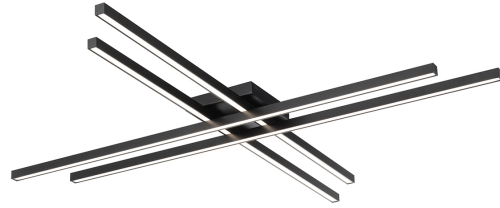

Fixture Type: _____

Catalog Number: _____

Project: _____

Location: _____

Parallax Flush Mount

Model & Size	Color Temp & CRI	Watt	LED Lumens	Delivered Lumens	Finish
FM-73142 42"	2700K/3000K/3500K 90	35W	2006	1400	BK Black BN Brushed Nickel CH Chrome

Example: **FM-73142-BK**

DESCRIPTION

A ceiling mount or wall sconce of exaggerated proportions. Unparalleled.

FEATURES

- 3CCT (2700K/3000K/3500K) selectable switch
- Driver concealed within the canopy
- 5 year warranty

SPECIFICATIONS

Color Temp:	2700K/3000K/3500K
Input:	120 VAC, 50/60Hz
CRI:	90
Dimming:	ELV: 100-10%, TRIAC: 100-10%
Rated Life:	50000 Hours
Mounting:	Can be mounted on ceiling or wall in all orientations
Standards:	ETL, cETL, Title 24: 2019 Damp Location Listed
Construction:	Aluminum body, PC diffuser