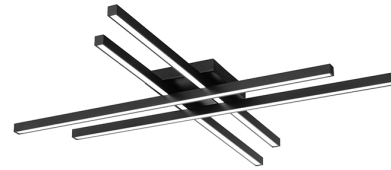

Fixture Type: _____

Catalog Number: _____

Project: _____

Location: _____

Parallax Flush Mount

Model & Size	Color Temp & CRI	Watt	LED Lumens	Delivered Lumens	Finish
FM-73132 32"	2700K/3000K/3500K 90	23W	1306	918	BK Black BN Brushed Nickel CH Chrome

Example: **FM-73132-BK**

DESCRIPTION

A ceiling mount or wall sconce of exaggerated proportions. Unparalleled.

FEATURES

- 3CCT (2700K/3000K/3500K) selectable switch
- Driver concealed within the canopy
- 5 year warranty

SPECIFICATIONS

Color Temp:	2700K/3000K/3500K
Input:	120 VAC, 50/60Hz
CRI:	90
Dimming:	ELV: 100-10%, TRIAC: 100-10%
Rated Life:	50000 Hours
Mounting:	Can be mounted on ceiling or wall in all orientations
Standards:	ETL, cETL, Title 24: 2019 Damp Location Listed
Construction:	Aluminum body, PC diffuser

DESCRIPTION

A ceiling mount or wall sconce of exaggerated proportions. Unparalleled.

FEATURES

- 3CCT (2700K/3000K/3500K) selectable switch
- Driver concealed within the canopy
- 5 year warranty

SPECIFICATIONS