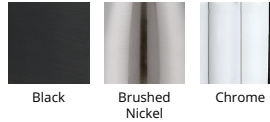

FINISHES

LINE DRAWING