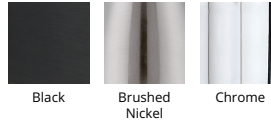

FINISHES

LINE DRAWING