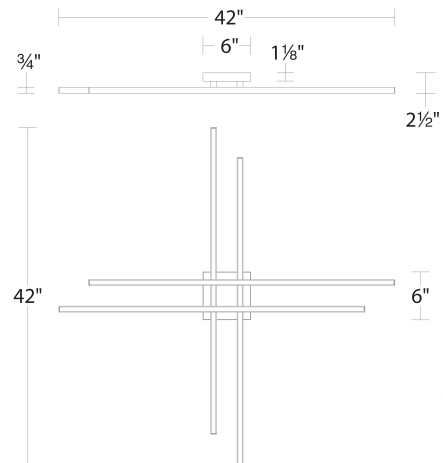

REPLACEMENT PARTS

HDW-SY21-CE - Hardware Pack

FINISHES

LINE DRAWING

FM-73142