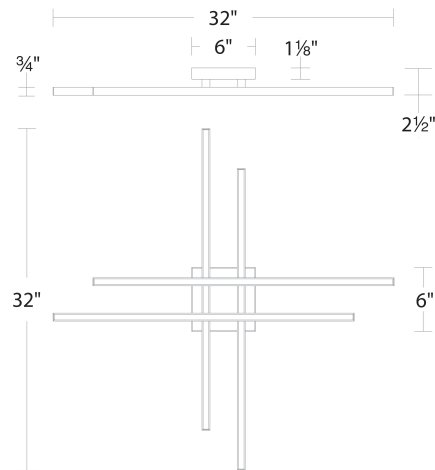

FINISHES

LINE DRAWING