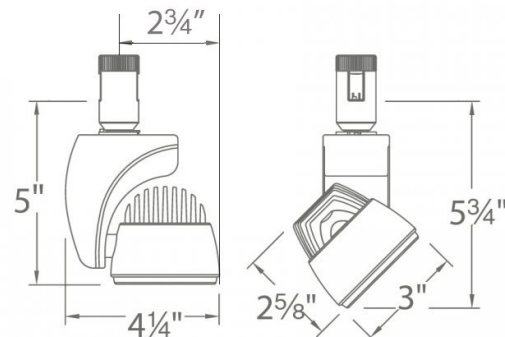

FINISHES

LINE DRAWING