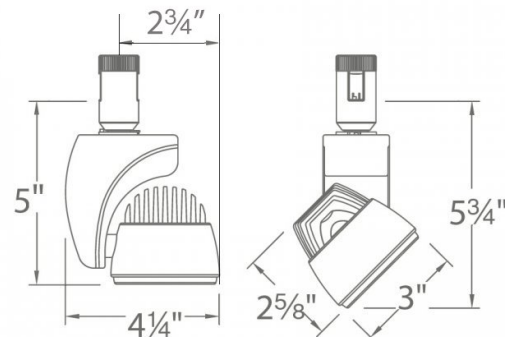

LINE DRAWING