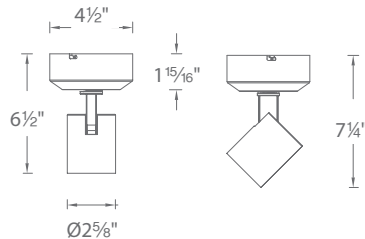

LUCIO – model: MO-6010

Monopoint Luminaires

WAC LIGHTING

Responsible Lighting®

Fixture Type:

Catalog Number:

Project: _____

Location: _____

PRODUCT DESCRIPTION

Museum-quality LED luminaire with high performance optics.

FEATURES

- Accommodates up to 1 lens and 1 glare control accessory
- 365° horizontal aiming and 90° indexed vertical aiming
- Ceiling and wall mountable
- CBCP intensive ultra spot, 6010U
- Asymmetrical beam distribution, 6010A
- 50,000 rated life
- 5 year warranty

SPECIFICATIONS

1. **Construction:** Die-cast aluminum body with driver enclosed in canopy
2. **Input:** 120-277 VAC, 50/60Hz
3. **Power:** 10W
4. **Light Source:** High output COB LED
5. **Dimming:** 100%-5% Electronic Low Voltage (ELV) or 0 - 10V
6. **Finish:** Electrostatically powder coated White, Black
7. **Standards:** UL & cUL Damp Location Listed.

Model	Beam	Lumens @ 830	CBCP @ 830	Color Temp	CRI	Finish
MO-6010	U	6°	620	37,915	827 2700K	85 85 85 85 90 90 BK Black WT White
	S	18°	910	4,845	830 3000K	
	N	25°	890	3,445	835 3500K	
	F	35°	910	2,230	840 4000K	
	A	ASY	555	N/A	927 2700K	
					930 3000K	

MO-6010 - _ -

Example: MO-6010N-930-WT

MONOPOINT EXTENSIONS Order as a complete unit. Ceiling mount only.

Extension	MO6010	U	S	N	F	A
X6 6"		827				
X12 12"		830				
X18 18"		835				
X24 24"		840				
X36 36"		927				
X48 48"		930				

Example: X12-MO6010S830WT

REPLACEMENT OPTICS

'U' and 'A' are dedicated optics

18°	REF-50BL10-S
25°	REF-50BL10-N
35°	REF-50BL10-F

Accommodates one lens accessory and one glare control accessory. 'U' and 'A' beam fixtures accept one glare control accessory.

LENS ACCESSORIES

Amber	LENS-16-AMB	Yellow	LENS-16-YEL
Blue	LENS-16-BLU	Frosted	LENS-16-FR
Green	LENS-16-GRN	Spread	LENS-16-SPR
Red	LENS-16-RED	Beam Elongating	LENS-16-BEL

GLARE CONTROL ACCESSORIES

Cross Louver	LENS-16P-CRL-BK LENS-16P-CRL-WT	Snoot	LENS-16-SNOOT-BK LENS-16-SNOOT-WT
Honey Comb	LENS-16-HCM		

WAC Lighting

www.waclighting.com
Phone (800) 526.2588 • Fax (800) 526.2585

Headquarters/Eastern Distribution Center

44 Harbor Park Drive • Port Washington, NY 11050
Phone (516) 515.5000 • Fax (516) 515.5050

Western Distribution Center

1750 Archibald Avenue • Ontario, CA 91760
Phone (800) 526.2588 • Fax (800) 526.2585