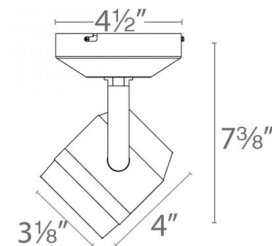

Example: **MO-LED522F-827-BK**

DESCRIPTION

Paloma is a museum-quality LED luminaire with high performance reflector optics. Available in 12W or 22W options in multiple color temperature, beam distribution, and finish options. Canopy is included with fixture. Monopoint can be ordered with an extension rod (6", 12", 18", 24", 36") to drop the head.

Finish: Electrostatically Powder Coated White, Black

Operating Temp: -4°F to 104°F (-20°C to 40°C)

Standards: UL, cUL, Damp Location Listed

FINISHES

LINE DRAWING

Fixture Type: _____

Catalog Number: _____

Project: _____