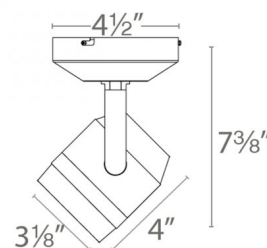

FINISHES

LINE DRAWING