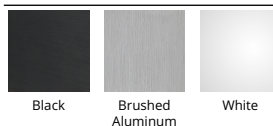

FINISHES

LINE DRAWING