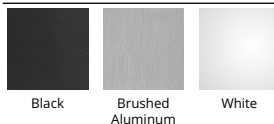

FINISHES

LINE DRAWING