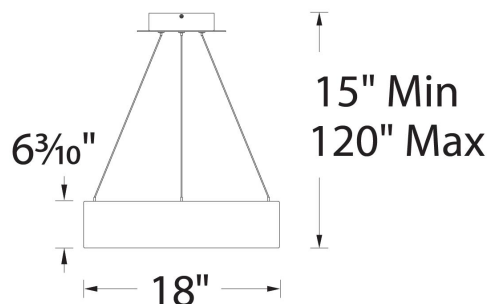

FINISHES

LINE DRAWING