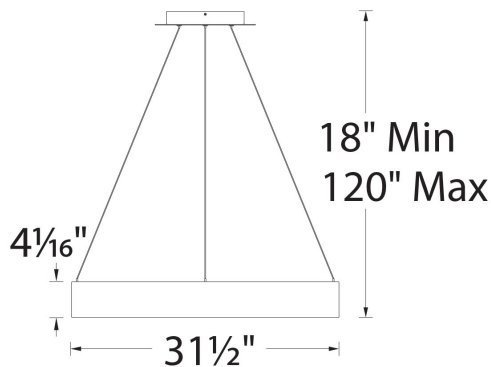

FINISHES

LINE DRAWING