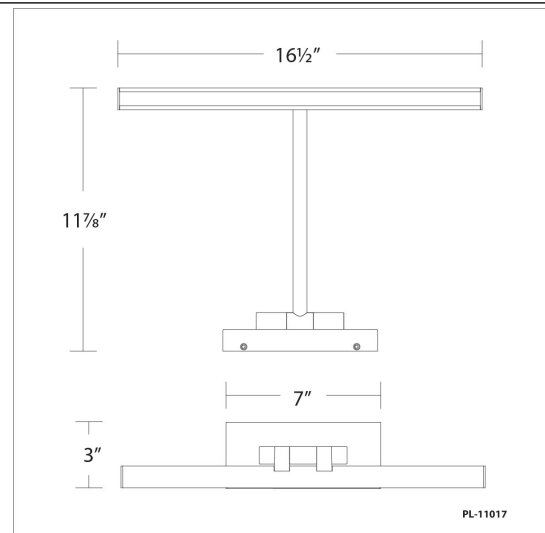

FINISHES

LINE DRAWING

Fixture Type: _____

Catalog Number: _____

Project: _____

Location: _____

Reed Swing Arm 3000K

Model & Size	Color Temp & CRI	Watt	Voltage	LED Lumens	Delivered Lumens	Finish
PL-11025 25"	3000K 90	17W	120-277 VAC	825	544	BK Black BN Brushed Nickel