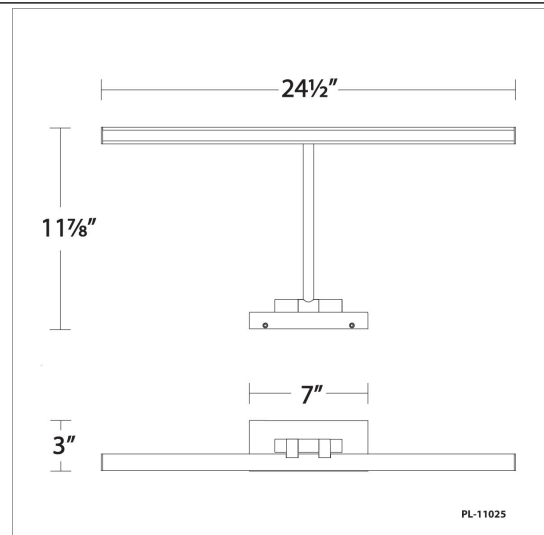

FINISHES

LINE DRAWING

Fixture Type: _____

Catalog Number: _____

Project: _____

Location: _____

Reed Swing Arm 3000K

Model & Size	Color Temp & CRI	Watt	Voltage	LED Lumens	Delivered Lumens	Finish
PL-11033 33"	3000K 90	25W	120-277 VAC	1072	747	BK Black BN Brushed Nickel