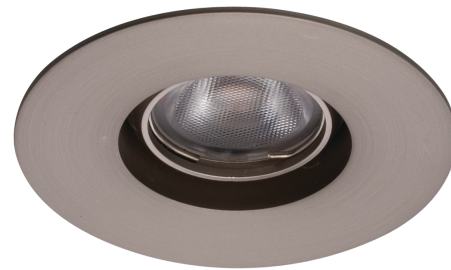

WAC LIGHTING

Fixture Type: _____

Catalog Number: _____

Project: _____

Location: _____

Oculux 1" 8W 0°-20° Adjustable Round

Model	Beam	Color Temp & CRI	Lumens	CBCP	Finish
R1BRA-08	F 45°	927 2700K - 90	585	870	BN Brushed Nickel
		930 3000K - 90	630	941	WT White
	N 25°	927 2700K - 90	630	2225	
		930 3000K - 90	680	2405	

Example: **R1BRA-08-F927-BN**

DESCRIPTION

Oculux 1" is an architectural grade recessed downlight with trim, LED light engine, and configurable housing ready to install as an IC-Rated New Construction or Remodel all-in-one unit. Oculux is Energy Star Rated and CEC Title 24 Compliant with Wet Location listing which means it can be installed in a broad range of applications. 35° visual cutoff provides superb glare reduction. Available in Round or Square open reflector and adjustable trim options.

FEATURES

- Cutout 2 1/2"
- Single spot light source
- Ceiling thickness: 1/2" - 1"
- Sold as New Construction, may be reconfigured in the field for Remodel
- Driver concealed within the fixture
- 5 year warranty

SPECIFICATIONS

Construction:	Die-cast aluminum trim with aluminum heat sink
Power:	7.5W
Input:	120 VAC, 50/60Hz
Dimming:	TRIAC: 100-5%, ELV: 100-5%
Light Source:	Integrated LED 3 Step Mac Adam Ellipse
Rated Life:	50000 Hours
Cut Out:	2 1/2"
Finish:	Electroplated Brushed Nickel, Electrostatically Powder Coated White
Ceiling Thickness:	1/2" - 1"
Operating Temp:	-4°F to 104°F (-20°C to 40°C)
Standards:	ETL, cETL, Damp Location Listed, Energy Star 2.0, Title 24 JA8-2016 Compliant, IC, Airtight