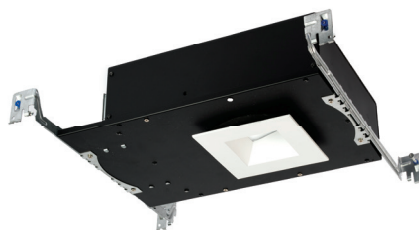

R3A_DT-CC24-_____

Example: **R3ARDT-NCC24-WT**

HOUSING (Sold as complete unit) *New Construction, Airtight Housing*

Shown with open square white trim