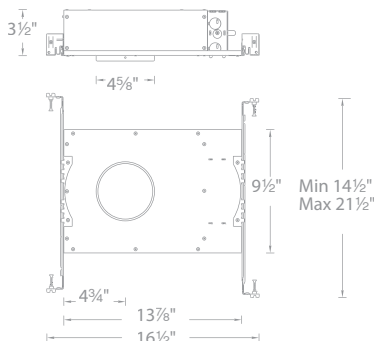

R3A_DT-CC24-_____

Example: **R3ARDT-NCC24-WT**

HOUSING (Sold as complete unit) *New Construction, Airtight Housing*

Shown with open square white trim