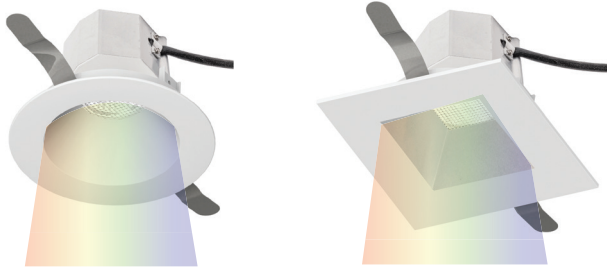

AETHER - 3.5" Color Changing - Downlight Trim

R3ARDT, R3ASDT

WAC LIGHTING

Responsible Lighting®