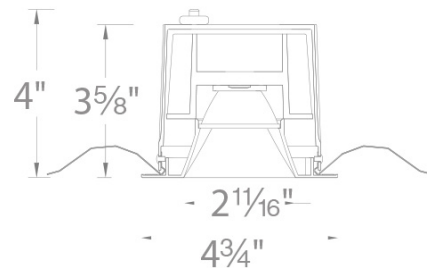

### SPECIFICATIONS

|                        |  |
|------------------------|--|
| <b>Construction:</b>   | Die-cast aluminum trim and heat sink   |
| <b>Power:</b>          | 11W  |
| <b>Light Source:</b>   | Integrated LED<br>3 Step Mac Adam Ellipse                                    |
| <b>Rated Life:</b>     | 50000 Hours  |
| <b>Mounting:</b>       | Heavy gauge retention clips support trim firmly                              |
| <b>Finish:</b>         | Enamel Coated Brushed Nickel, Enamel Coated Haze/White, Electroplated White  |
| <b>Operating Temp:</b> | -4°F to 104°F (-20°C to 40°C)  |
| <b>Standards:</b>      | ETL, cETL, Wet Location Listed, Energy Star 2.0, Title 24 JA8-2016 Compliant |

### LINE DRAWING