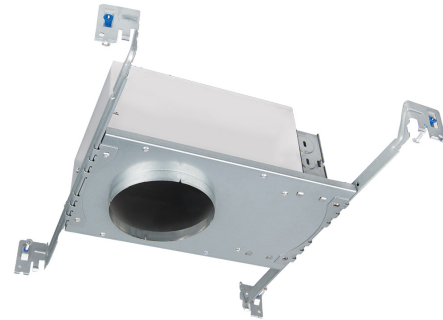

Fixture Type: _____

Catalog Number: _____

Project: _____

Location: _____

Oculux 3.5" New Construction Housing

Model

R3BNICA-10 Oculux 3.5" LED
New Construction IC-Rated Airtight
Housing (120V)
R3BNICA-10U-EM Oculux 3.5"
LED New Construction IC-Rated
Airtight Housing (120-277V)
R3BNICA-10U Oculux 3.5" LED
New Construction IC-Rated Airtight
Housing (120-277V)

DESCRIPTION

Oculux 3.5" is a structural grade recessed downlight available in an IC-Rated Airtight new construction or IC-Rated remodel housing sold separately. Oculux is Energy Star Rated and CEC Title 24 Compliant with Wet Location listing which means it can be installed in a broad range of applications. 35° visual cutoff provides superb glare reduction. Available in round or square open reflector and adjustable trim options.

FEATURES

- Shallow housing under 4in depth
- Driver concealed within the fixture
- 5 year warranty

SPECIFICATIONS

Construction:	20 gauge cold rolled steel wiring box
Power:	11W
Input:	120 VAC, 120-277 VAC, 50/60Hz
Dimming:	TRIAC: 100-5%, ELV: 100-5%, 0-10V: 100-5%
Rated Life:	50000 Hours
Mounting:	Heavy gauge retention clips secures housing firmly to ceiling
Cut Out:	4 1/4"
Finish:	
Ceiling Thickness:	1/2" - 1"
Operating Temp:	-4°F to 104°F (-20°C to 40°C)
Standards:	ETL, cETL, IC, Airtight