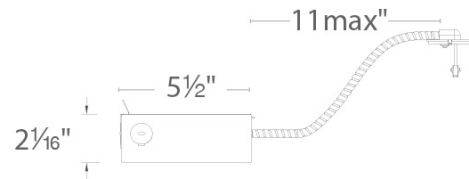

LINE DRAWING

Fixture Type: _____

Catalog Number: _____

Project: _____

Location: _____