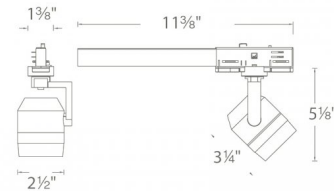

Fixture Type: _____

Catalog Number: _____

Project: _____

Location: _____

Paloma LED512 9.5W W Track Luminarie

System Type & Voltage	Model	Beam	Color Temp & CRI	Lumens	CBCP	Finish	
WTK-120 VAC WHK-277 VAC	LED512	F 36°	27 2700K - 85	850	2105	BK Black PT Platinum WT White	
			30 3000K - 85	885	2195		
			35 3000K - 85	885	2195		
			35 3500K - 85	910	2259		
			40 4000K - 85	920	2282		
			927 2700K - 90	710	1755		
			930 3000K - 90	735	1821		
			N 24°	27 2700K - 85	685		3152
				30 3000K - 85	860		3286
		35 3000K - 85		860	3286		
		35 3500K - 85		885	3382		
		40 4000K - 85		895	3417		
		927 2700K - 90		685	2628		
		930 3000K - 90		715	2727		
		S 19°		27 2700K - 85	800	3773	
				30 3000K - 85	835	3832	
			35 3000K - 85	835	3832		
			35 3500K - 85	860	4048		
			40 4000K - 85	870	4089		
			927 2700K - 90	670	3145		
			930 3000K - 90	695	3264		

Example: **WHK-LED512F-27-BK**

DESCRIPTION

Paloma is a museum-quality LED luminaire with high-performance reflector optics. Available in multiple color temperature, beam distribution, and finish options. Canopy is included with fixture.

FEATURES

- High Output COB LED
- Accommodates 1 filter lens or 1 accessory
- 365° horizontal rotation and 180° vertical aiming
- Integral selector to choose between independently controllable track circuits
- Recessed driver hidden within W track
- Driver concealed within the fixture
- 5 year warranty

SPECIFICATIONS

Construction:	Die-cast aluminum with regressed driver and cap ring. Clear glass lens included.
Power:	9.5W
Input:	120 VAC, 277 VAC, 50/60Hz
Dimming:	ELV: 100-10%
Light Source:	Integrated LED 3 Step Mac Adam Ellipse
Rated Life:	50000 Hours
Finish:	Electrostatically Powder Coated White, Black, Platinum
Operating Temp:	-4°F to 104°F (-20°C to 40°C)
Standards:	ETL, cETL, Dry Location Listed

FINISHES

LINE DRAWING