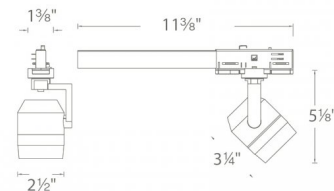

Fixture Type: _____

Catalog Number: _____

Project: _____

Location: _____

Paloma LED512 9.5W W Track Luminaire

System Type & Voltage	Model	Beam	Color Temp & CRI	Lumens	CBCP	Finish
WTK-120 VAC WHK-277 VAC	LED512	F 36°	27 2700K - 85	850	2105	BK Black PT Platinum WT White
			30 3000K - 85	885	2195	
			35 3000K - 85	885	2195	
			35 3500K - 85	910	2259	
			40 4000K - 85	920	2282	
			927 2700K - 90	710	1755	
			930 3000K - 90	735	1821	
			27 2700K - 85	685	3152	
			30 3000K - 85	860	3286	
		N 24°	35 3000K - 85	860	3286	
			35 3500K - 85	885	3382	
			40 4000K - 85	895	3417	
			927 2700K - 90	685	2628	
			930 3000K - 90	715	2727	
			27 2700K - 85	800	3773	
			30 3000K - 85	835	3832	
			35 3000K - 85	835	3832	
			35 3500K - 85	860	4048	
		S 19°	40 4000K - 85	870	4089	
			927 2700K - 90	670	3145	
			930 3000K - 90	695	3264	

Example: **WHK-LED512F-27-BK**

DESCRIPTION

Paloma is a museum-quality LED luminaire with high-performance reflector optics. Available in multiple color temperature, beam distribution, and finish options. Canopy is included with fixture.

FEATURES

- High Output COB LED
- Accommodates 1 filter lens or 1 accessory
- 365° horizontal rotation and 180° vertical aiming
- Integral selector to choose between independently controllable track circuits
- Recessed driver hidden within W track
- Driver concealed within the fixture
- 5 year warranty

SPECIFICATIONS

Construction:	Die-cast aluminum with regressed driver and cap ring. Clear glass lens included.
Power:	9.5W
Input:	120 VAC, 277 VAC, 50/60Hz
Dimming:	ELV: 100-10%
Light Source:	Integrated LED 3 Step Mac Adam Ellipse
Rated Life:	50000 Hours
Finish:	Electrostatically Powder Coated White, Black, Platinum
Operating Temp:	-4°F to 104°F (-20°C to 40°C)
Standards:	ETL, cETL, Dry Location Listed

FINISHES

LINE DRAWING