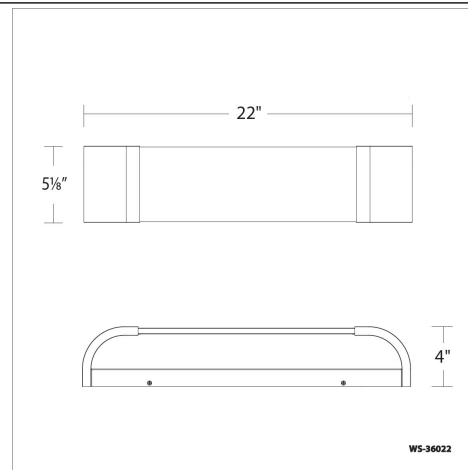

Aged Brass

Brushed Nickel

LINE DRAWING