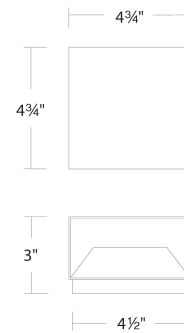

WAC LIGHTING

Fixture Type: _____

Catalog Number: _____

Project: _____

Location: _____

Boxi Wall Sconce

Model & Size	Color Temp & CRI	Watt	LED Lumens	Delivered Lumens	Finish
WS-45105 5"	2700K 90	6W	243	19	AB Aged Brass BK Black BN Brushed Nickel WT White
		6W	243	27	
		6W	243	28	
		6W	243	97	
	3000K 90	6W	288	21	
		6W	288	29	
		6W	288	31	
		6W	288	118	
	3500K 90	6W	279	19	
		6W	279	27	
		6W	279	29	
		6W	279	111	

Example: **WS-45105-27-AB**

DESCRIPTION

Utilitarian indirect illumination. Elevate the space.

FEATURES

- Up and downlight illumination
- 3CCT (2700K/3000K/3500K) selectable switch
- ACLED driverless technology
- 5 year warranty

SPECIFICATIONS

Color Temp:	3500K, 3000K, 2700K
Input:	120 VAC, 50/60Hz
CRI:	90
Dimming:	ELV: 100-10%, TRIAC: 100-10%
Rated Life:	54000 Hours
Mounting:	Can be mounted on wall in all orientations
Standards:	ETL, cETL
	Damp Location Listed
Construction:	Steel body, glass diffuser

FINISHES

LINE DRAWING

WS-45105