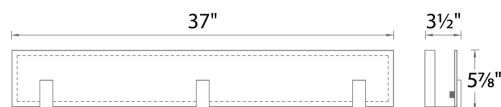

LINE DRAWING

WS-57637