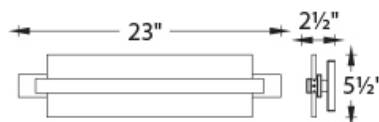

LINE DRAWING