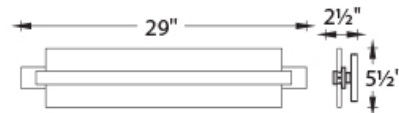

LINE DRAWING