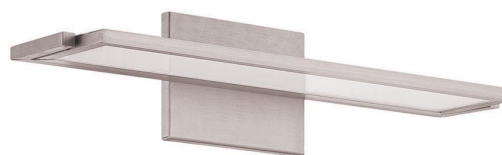

Fixture Type: _____

Catalog Number: _____

Project: _____

Location: _____

Line Bathroom Sconce

Model & Size	Color Temp & CRI	Watt	LED Lumens	Delivered Lumens	Finish
WS-6718 18"	2700K 90	16.5W	1004	770	AL Brushed Aluminum
	3000K 90	16.5W	1109	850	BK Black

Example: **WS-6718-27-AL**

- For 277V special order, add an "F" before the finish: WS-6718F-27-AL

DESCRIPTION

Uber-thin edge-lit LED panels provide a downward task light free of any hot spots as well as an upward ambient illumination. Even better, the design can be rotated around to provide direct or indirect illumination as the needs arise when installed in a bath.

FEATURES

- Vertical or horizontal mount with 330° adjustment
- Super thin, 5/8" edge-lit LED panel
- Transformer installed within the Junction Box, transformer dimension: 2.00" x 1.38" x 1.02"
- 5 year warranty

SPECIFICATIONS

Color Temp:	2700K, 3000K
Input:	120 VAC, 50/60Hz
CRI:	90
Dimming:	ELV: 100 - 10%
Rated Life:	80000 Hours
Mounting:	Can be mounted on ceiling or wall in all orientations
Standards:	ETL, cETL Damp Location Listed
Construction:	Aluminum hardware with ultra-thin light-guide acrylic diffuser