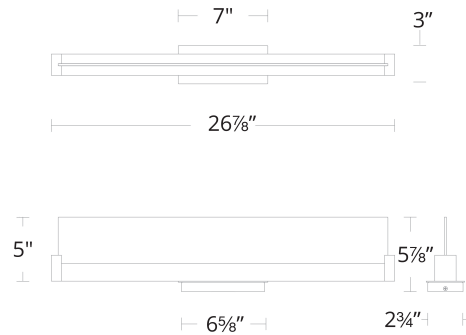

SPECIFICATIONS

Color Temp:	2700K/3000K/3500K
Input:	120 VAC, 50/60Hz
CRI:	90
Dimming:	ELV: 100-10%, TRIAC: 100-10%
Rated Life:	60000 Hours
Mounting:	Can be mounted on ceiling or wall in all orientations
Standards:	ETL, cETL Damp Location Listed
Construction:	Aluminum body, light guide material diffuser

FINISHES

LINE DRAWING

WS-93127