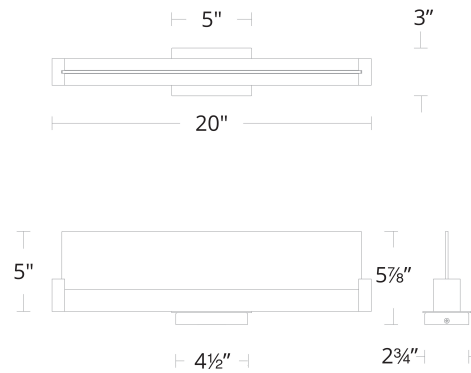

Fixture Type: _____

Catalog Number: _____

Project: _____

Location: _____

Spectre

Bathroom Vanity & Sconce

Model & Size	Color Temp & CRI	Watt	LED Lumens	Delivered Lumens	Finish
WS-93120 20"	2700K/3000K/3500K 90	17W	739	739	BK Black BN Brushed Nickel

Example: **WS-93120-BK**

DESCRIPTION

One moment there, gone the next. Elusively illuminating

FEATURES

- Slim cutting-edge light guide material
- Can be mounted with or without canopy (slim junction JB-0501 box sold separately)
- Conversion plate included to accommodate 4" junction box
- 3CCT (2700K/3000K/3500K) selectable switch
- ACLED driverless technology
- 5 year warranty

SPECIFICATIONS

Color Temp:	2700K/3000K/3500K
Input:	120 VAC, 50/60Hz
CRI:	90
Dimming:	ELV: 100-10%, TRIAC: 100-10%
Rated Life:	60000 Hours
Mounting:	Can be mounted on ceiling or wall in all orientations
Standards:	ETL, cETL Damp Location Listed
Construction:	Aluminum body, light guide material diffuser

FINISHES

LINE DRAWING

WS-93120