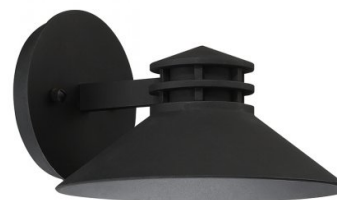

Fixture Type: _____

Catalog Number: _____

Project: _____

Location: _____

Sodor Outdoor Wall Sconce 3000K

Model & Size	Color Temp & CRI	Finish	Watt	LED Lumens	Delivered Lumens	Title 24
WS-W15708 8"	3000K 90	BK Black	12W	1000	314	Yes
	3000K 90	BZ Bronze	9W	750	315	No
	3000K 90	GH Graphite	9W	750	315	No

Example: **WS-W15708-BK**

DESCRIPTION

A Steam work inspired approach to a traditional lantern design. Sodor is constructed with a solid die-cast aluminum shade that provides fantastic glare cutoff and a weather resistant powder coated finish. The light engine is factory sealed for maximum protection against the harshest elements.

FEATURES

- Weather resistant powder coated finishes
- Light engine is factory sealed for maximum protection from the elements
- Heavy aluminum shade provides great glare cutoff
- Title 24 may not be available for all finishes, check for availability
- ACLED driverless technology
- 5 year warranty

SPECIFICATIONS

Color Temp:	3000K
Input:	120 VAC, 50/60Hz
CRI:	90
Dimming:	ELV: 100 - 10%
Rated Life:	54000 Hours
Standards:	ETL, cETL, IP65, Title 24 JA8-2016 Compliant, Dark Sky Friendly Wet Location Listed
Construction:	Aluminum hardware with glass diffuser