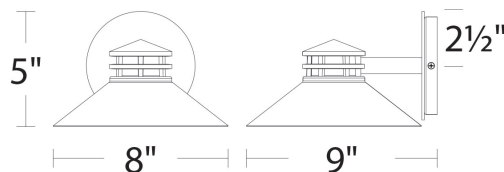

FINISHES

LINE DRAWING