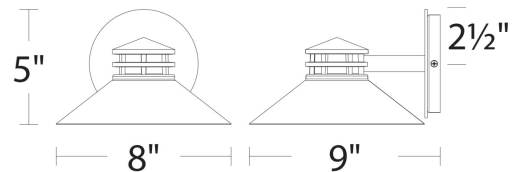

FINISHES

LINE DRAWING