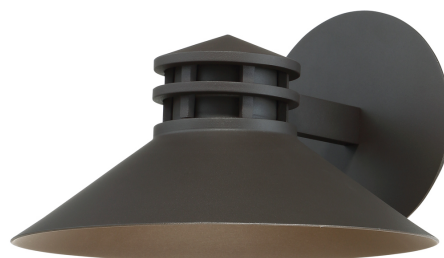

Fixture Type: _____

Catalog Number: _____

Project: _____

Location: _____

Sodor Outdoor Wall Sconce 3000K

Model & Size	Color Temp & CRI	Finish	Watt	LED Lumens	Delivered Lumens	Title 24
WS-W15710 10"	3000K 90	BK Black	15W	1200	484	Yes
	3000K 90	BZ Bronze	11.5W	1200	560	No
	3000K 90	GH Graphite	11.5W	1200	560	No

Example: **WS-W15710-BK**

DESCRIPTION

A Steam work inspired approach to a traditional lantern design. Sodor is constructed with a solid die-cast aluminum shade that provides fantastic glare cutoff and a weather resistant powder coated finish. The light engine is factory sealed for maximum protection against the harshest elements.

FEATURES

- Weather resistant powder coated finishes
- Light engine is factory sealed for maximum protection from the elements
- Heavy aluminum shade provides great glare cutoff
- Title 24 may not be available for all finishes, check for availability
- ACLED driverless technology
- 5 year warranty

SPECIFICATIONS

Color Temp:	3000K
Input:	120 VAC, 50/60Hz
CRI:	90
Dimming:	ELV: 100 - 10%
Rated Life:	54000 Hours
Standards:	ETL, cETL, IP65, Title 24 JA8-2016 Compliant, Dark Sky Friendly Wet Location Listed
Construction:	Aluminum hardware with glass diffuser