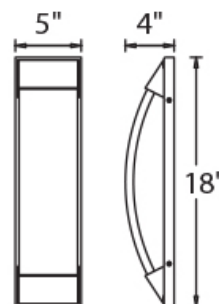

FINISHES

Brushed
Aluminum

LINE DRAWING

Fixture Type: _____

Catalog Number: _____

Project: _____

Location: _____

Panorama Outdoor Wall Sconce 3000K