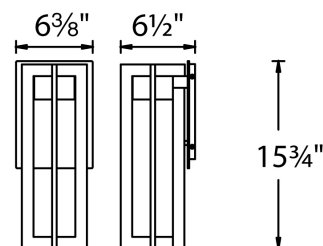

Fixture Type: _____

Catalog Number: _____

Project: _____

Location: _____

Chamber

Outdoor Wall Sconce 3000K

Model & Size	Color Temp & CRI	Finish	Watt	LED Lumens	Delivered Lumens	Title 24
WS-W48616 16"	3000K 90	BK Black	12W	1000	255	Yes
	3000K 90	BZ Bronze	12W	1000	255	Yes

Example: **WS-W48616-BK**

- For 277V special order, add an "F" before the finish: WS-W48625F-BZ

DESCRIPTION

A Mid-Century modern inspired design with solid casted aluminum that shelters an advanced LED light engine within the inner chamber to provide maintenance-free illumination for many years. Chamber features a collection of wet location listed wall sconces, pendants, and post lights for consistency in design throughout any project.

FEATURES

- Minimal mounting hardware for easy installation
- Light engine is factory sealed for maximum protection from the elements
- Weather resistant powder coated finish
- ACLED driverless technology
- 5 year warranty

SPECIFICATIONS

Color Temp:	3000K
Input:	120 VAC, 50/60Hz
CRI:	90
Dimming:	ELV: 100 - 10%
Rated Life:	50000 Hours, 44000 Hours
Mounting:	Can be mounted on wall vertically or upside down
Standards:	ETL, cETL, IP65, Title 24 JA8-2016 Compliant, Dark Sky Friendly Wet Location Listed
Construction:	Aluminum hardware with etched glass lens

FINISHES

Black Bronze

LINE DRAWING

WS-W48616