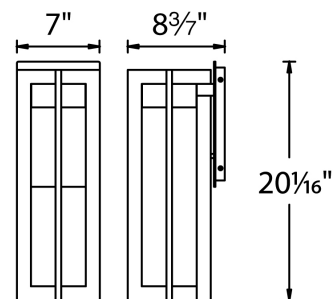

LINE DRAWING

WS-W48620