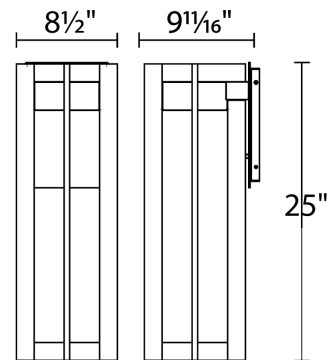

FINISHES

Black Bronze

LINE DRAWING

WS-W48625