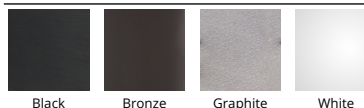

FINISHES

LINE DRAWING