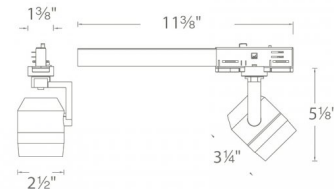

Fixture Type: _____

Catalog Number: _____

Project: _____

Location: _____

Paloma LED512 9.5W W Track Luminaire

System Type & Voltage	Model	Beam	Color Temp & CRI	Lumens	CBCP	Finish	
WTK-120 VAC WHK-277 VAC	LED512	F 36°	27 2700K - 85	850	2105	BK Black PT Platinum WT White	
			30 3000K - 85	885	2195		
			35 3000K - 85	885	2195		
			35 3500K - 85	910	2259		
			40 4000K - 85	920	2282		
			927 2700K - 90	710	1755		
			930 3000K - 90	735	1821		
			N 24°	27 2700K - 85	685		3152
				30 3000K - 85	860		3286
		35 3000K - 85		860	3286		
		35 3500K - 85		885	3382		
		40 4000K - 85		895	3417		
		927 2700K - 90		685	2628		
		930 3000K - 90		715	2727		
		S 19°		27 2700K - 85	800	3773	
				30 3000K - 85	835	3832	
			35 3000K - 85	835	3832		
			35 3500K - 85	860	4048		
			40 4000K - 85	870	4089		
			927 2700K - 90	670	3145		
			930 3000K - 90	695	3264		

Example: **WHK-LED512F-27-BK**

DESCRIPTION

Paloma is a museum-quality LED luminaire with high-performance reflector optics. Available in multiple color temperature, beam distribution, and finish options. Canopy is included with fixture.

FEATURES

- High Output COB LED
- Accommodates 1 filter lens or 1 accessory
- 365° horizontal rotation and 180° vertical aiming
- Integral selector to choose between independently controllable track circuits
- Recessed driver hidden within W track
- Driver concealed within the fixture
- 5 year warranty

SPECIFICATIONS

Construction:	Die-cast aluminum with regressed driver and cap ring. Clear glass lens included.
Power:	9.5W
Input:	120 VAC, 277 VAC, 50/60Hz
Dimming:	ELV: 100-10%
Light Source:	Integrated LED 3 Step Mac Adam Ellipse
Rated Life:	50000 Hours
Finish:	Electrostatically Powder Coated White, Black, Platinum
Operating Temp:	-4°F to 104°F (-20°C to 40°C)
Standards:	ETL, cETL, Dry Location Listed

FINISHES

LINE DRAWING