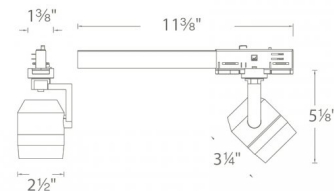

WAC LIGHTING

Fixture Type: _____

Catalog Number: _____

Project: _____

Location: _____

Paloma LED512 9.5W W Track Luminaire

System Type & Voltage	Model	Beam	Color Temp & CRI	Lumens	CBCP	Finish
WTK-120 VAC WHK-277 VAC	LED512	F 36°	27 2700K - 85	850	2105	BK Black PT Platinum WT White
			30 3000K - 85	885	2195	
			35 3000K - 85	885	2195	
			35 3500K - 85	910	2259	
			40 4000K - 85	920	2282	
			927 2700K - 90	710	1755	
			930 3000K - 90	735	1821	
			27 2700K - 85	685	3152	
			30 3000K - 85	860	3286	
		N 24°	35 3000K - 85	860	3286	
			35 3500K - 85	885	3382	
			40 4000K - 85	895	3417	
			927 2700K - 90	685	2628	
			930 3000K - 90	715	2727	
			27 2700K - 85	800	3773	
			30 3000K - 85	835	3832	
			35 3000K - 85	835	3832	
			35 3500K - 85	860	4048	
		S 19°	40 4000K - 85	870	4089	
			927 2700K - 90	670	3145	
			930 3000K - 90	695	3264	

Example: **WHK-LED512F-27-BK**

DESCRIPTION

Paloma is a museum-quality LED luminaire with high-performance reflector optics. Available in multiple color temperature, beam distribution, and finish options. Canopy is included with fixture.

FEATURES

- High Output COB LED
- Accommodates 1 filter lens or 1 accessory
- 365° horizontal rotation and 180° vertical aiming
- Integral selector to choose between independently controllable track circuits
- Recessed driver hidden within W track
- Driver concealed within the fixture
- 5 year warranty

SPECIFICATIONS

Construction:	Die-cast aluminum with regressed driver and cap ring. Clear glass lens included.
Power:	9.5W
Input:	120 VAC, 277 VAC, 50/60Hz
Dimming:	ELV: 100-10%
Light Source:	Integrated LED 3 Step Mac Adam Ellipse
Rated Life:	50000 Hours
Finish:	Electrostatically Powder Coated White, Black, Platinum
Operating Temp:	-4°F to 104°F (-20°C to 40°C)
Standards:	ETL, cETL, Dry Location Listed

FINISHES

LINE DRAWING