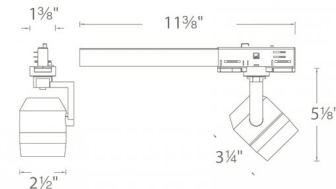

WAC LIGHTING

Fixture Type: _____

Catalog Number: _____

Project: _____

Location: _____

Paloma LED512 9.5W W Track Luminaire

System Type & Voltage	Model	Beam	Color Temp & CRI	Lumens	CBCP	Finish
WTK-120 VAC WHK-277 VAC	LED512	F 36°	27 2700K - 85	850	2105	BK Black PT Platinum WT White
			30 3000K - 85	885	2195	
			35 3000K - 85	885	2195	
			35 3500K - 85	910	2259	
			40 4000K - 85	920	2282	
			927 2700K - 90	710	1755	
			930 3000K - 90	735	1821	
			27 2700K - 85	685	3152	
			30 3000K - 85	860	3286	
		N 24°	35 3000K - 85	860	3286	
			35 3500K - 85	885	3382	
			40 4000K - 85	895	3417	
			927 2700K - 90	685	2628	
			930 3000K - 90	715	2727	
			S 19°	27 2700K - 85	800	3773
				30 3000K - 85	835	3832
				35 3000K - 85	835	3832
				35 3500K - 85	860	4048
		40 4000K - 85		870	4089	
		927 2700K - 90		670	3145	
		930 3000K - 90		695	3264	

Example: **WHK-LED512F-27-BK**

DESCRIPTION

Paloma is a museum-quality LED luminaire with high-performance reflector optics. Available in multiple color temperature, beam distribution, and finish options. Canopy is included with fixture.

FEATURES

- High Output COB LED
- Accommodates 1 filter lens or 1 accessory
- 365° horizontal rotation and 180° vertical aiming
- Integral selector to choose between independently controllable track circuits
- Recessed driver hidden within W track
- Driver concealed within the fixture
- 5 year warranty

SPECIFICATIONS

Construction:	Die-cast aluminum with regressed driver and cap ring. Clear glass lens included.
Power:	9.5W
Input:	120 VAC, 277 VAC, 50/60Hz
Dimming:	ELV: 100-10%
Light Source:	Integrated LED 3 Step Mac Adam Ellipse
Rated Life:	50000 Hours
Finish:	Electrostatically Powder Coated White, Black, Platinum
Operating Temp:	-4°F to 104°F (-20°C to 40°C)
Standards:	ETL, cETL, Dry Location Listed

FINISHES

LINE DRAWING