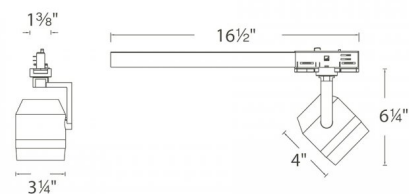

FINISHES

LINE DRAWING